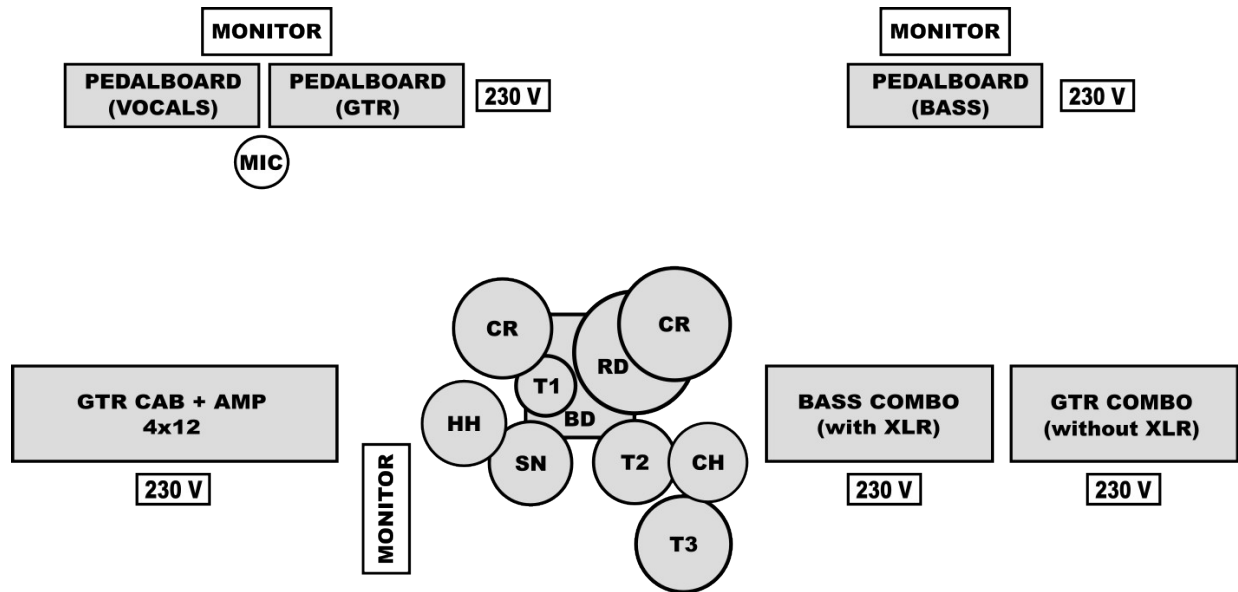

## DRUMS

- right-handed
- bass drum (BD, 22"), snare(SN, 14" x 6.5")
- 1 rack tom (T1, 12"), 2 floor toms (T2, 14" and T3, 16")
- hihats (HH), ride (RD), 2 crashes (CR), 1 china (CH)

## GUITAR

- guitar cab (4x12" or 2x12") with amp

## BASS

- bass combo with XLR out
- guitar combo with no XLR out
- bass is split to both of the combos